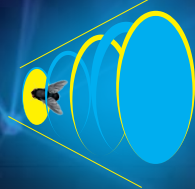

**VECTOTHOR Heat
Trapment Technology™**